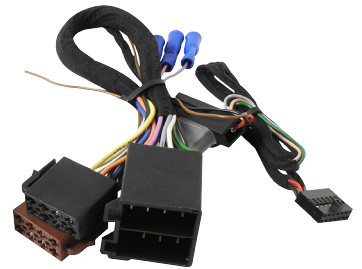

IVECO

Accessories

500051876 RADIO DAB + SWC

DAB
Digital Audio Broadcasting

500050803

CD-USB-MP3 PLAYER • DAB/AM-FM RECEIVER • BLUETOOTH

STEERING WHEEL COMMAND INTERFACE + CUSTOM CABLES

- Frontalino estraibile / Detachable panel
- Controllo funzioni audio rotativo / Rotary audio control functions
- Vivavoce bluetooth con microfono esterno / Handsfree with external microphone*
- ID3 TAG visualizza Titolo brano/Artista/Album sul display
ID3 TAG shows Song title/Singer/Album on display
- DSP Effetti sonori / Sound effect: Classic-Rock-Pop-Flat
- Sintonizzatore Radio / Tuner FM-AM-RDS-PLL EON
- 18 stazioni memorizzabili in FM e 12 in AM / 18 FM and 12 AM stations for memorization
- Sintonizzatore / Tuner DAB
- Meccanica anti-urto / Anti shock housing
- Protezione elettronica contro le vibrazioni / Electronic shock protection system
- Tolleranza d'inclinazione $\pm 30^\circ$ / $\pm 30^\circ$ inclination tolerance
- 1 Porte USB 16 GB / 1 USB port 16 GB
- AUX-IN audio frontale / Front audio input AUX-IN
- Connessione I-Pod via AUX-IN / I-Pod connection via AUX-IN
- 1 uscita audio preamplificate / 1 pre-amplified audio output
- 4 Uscite amplificate / Amplified output 4x45 W
- Ricevitore IR / IR Receiver

*Scaricamento rubrica non disponibile / Phonebook download not available.

DETACHABLE

Bluetooth®

USB 16 GB

EXTERNAL MICROPHONE

MP3 - ID3TAG

...RDS...EON...

DAB READY

Aux-In FRONT

iPod iPhone AUX-IN

4X45 HIGHPOWER

1 AUDIO OUTPUT

ISO