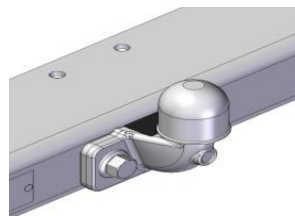

Inside each kit are the crosspieces, the hook, the hardware and the supports, when these are required.

**3**

***In Iveco Accessories kits, the hook is already fitted onto the crosspiece.***

This allows you to guarantee speedy assembly to your customers

## ***Spherical tow hook kits***

MODEL	VERSION	WB	NOTE	PN
VAN	33S-35S	3000-3520		500050947
VAN	33S-35S	3520L	PTT 3,8 tons; OPT. 76653	500050973
VAN	33S-35S	3520L		500050973
VAN	33S-35S	4100		500051599
VAN	35C	3520		500051596
VAN	35C	3520L		500051597
VAN	35C	4100 & 4100L		500051598
VAN	40C-50C	3520		500050975
VAN	40C-50C	3520L		500050955
VAN	40C-50C	4100 & 4100L		500050957
VAN	60C-70C			500051595
CAB	33S-35S			500050949
CAB	35C-40C		-35C Front suspensions quadleaf & quadtor - 40C Front suspensions quadleaf	500051593
CAB	35C-40C		OPT. 06094 Rear suspensions	500051590
CAB	40C		Front suspensions quadtor	500050951
CAB	45C-50C			500050952
CAB	60C-70C			500051592
CAB	33S-35S	3000		500050961
CAMPER	35S			500050961
CAMPER	35C			500050961