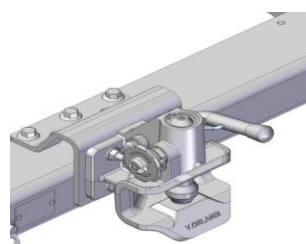

Automatic tow hook kits

VEHICLE TYPE	VERSION	WB	NOTE	HOOK TYPE	PN
CAB	33S-35S			AUTOMATIC	500050968
CAB	33S-35S	3000		AUTOMATIC	500050972
CAB	35C-40C			AUTOMATIC	500050969
CAB	35C-40C		OPT. 06094	AUTOMATIC	500050970
CAB	45C-50C			AUTOMATIC	500050970
CAB	60C-70C			AUTOMATIC	500051589